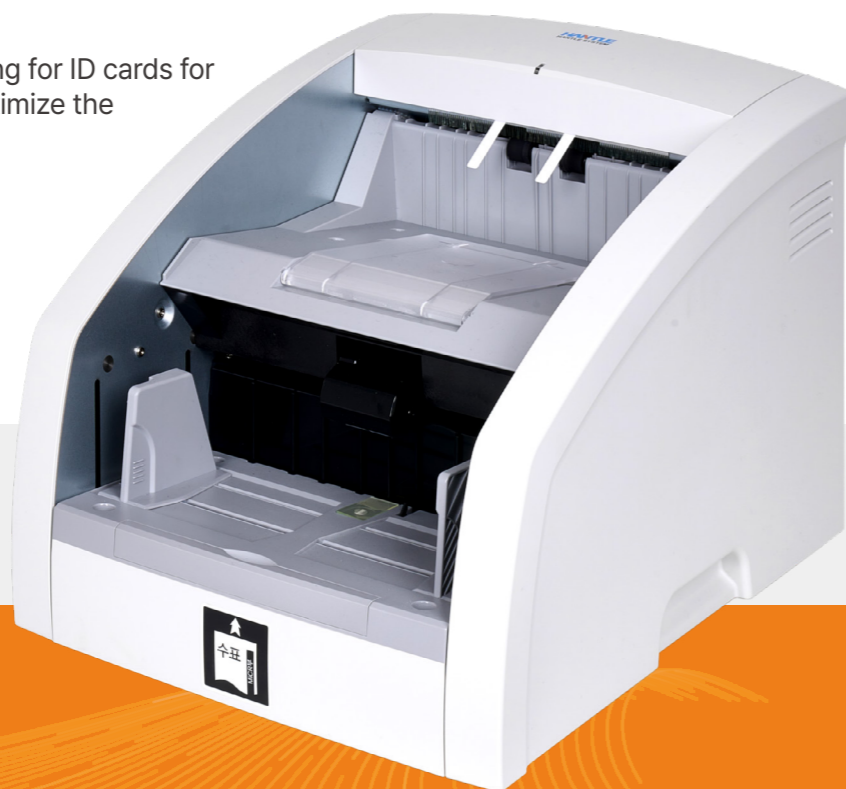

High-Performance MICR Scanner for
Processing Diverse Documents
from Checks to A4 Size

HGS-700CU

Desktop Scanner

This scanner is an optimized solution for the financial sector, specifically designed for processing domestic banking loan/deposit documents, checks, and vouchers. It incorporates an ultra-high resolution 600 dpi CIS, enabling precise scanning from B/W images up to 24-bit color.

It boasts superior processing speeds, handling up to 70 sheets per minute (DPM) for A4 duplex color scanning (200 dpi) and up to 100 DPM for A4 duplex B/W scanning (200 dpi). It features MICR support for accurate check data recognition and supports an inkjet endorsing function to enhance operational efficiency.

Furthermore, it offers duplex scanning for ID cards for customer identity verification to maximize the security of financial transactions.

Features

1. 1 Financial-grade scanner optimized for processing loan/deposit documents, checks, and vouchers in the financial sector
2. 2 B/W, 256Gray, 24-bit color image supports
3. 3 Scan Speed (B/W)
   : Up to 100 sheets per minute(dpm) A4 duplex at 200 dpi
4. 4 Supports Inkjet Endorsing functionality
5. 5 Features an ultra-high resolution 600 dpi CIS (Contact Image Sensor)
6. 6 Scan Speed (Color)
   Up to 70 sheets per minute (dpm) A4 duplex at 200 dpi
7. 7 MICR Support
   : Standard capability for both E13B & CMC7
8. 8 Duplex scanning capability for ID cards
   (0.7 ~0.8 mm thickness)

<http://www.hantle.co.kr>

Scanner

Image Sensor	Dual CIS (Contact Image Sensor)
Resolution	100dpi, 200dpi, 300dpi, 400dpi, 600dpi
Image Depth	B/W, 256gray, 24bit color
Light Source	RGB
Scan Width	216mm
Scan Speed	Max 100dpm(A4/duplex/Gray) / Max 70dpm(A4/duplex/Color)
Document Size	Width : 54mm~216mm (ID Check, A6, A5, A4, Letter) / Length : 350mm
Image Compression	bmp / jpg, PDF, tiff (compressed in PC)

MICR Reader

E13B	99.50%
CMC7	99.90%

Others

Hopper Capability	Max 500 Sheet (70g/sqm base)
Stacker Capability	Max 500 Sheet (70g/sqm base)
No. of Stacker	1 pocket
Straight Path	Yes (for ID card and thickness document)
DFS	Yes (Ultra sonic)
Feeder type	ADF and Retard Type
Color drop	Red / Green / Blue drop

Interface & Power

Communication	High speed USB 2.0
OS	Win 7, 10, 11 (32bit & 64bit)
Power	Free Voltage (100V~240V, 50/60Hz)
S/W interface	TWAIN, Hantle API

Physical

Dimension	350mm(W) X 300mm(H) X 420mm(L)
Weight	11kg (approx)

Option

Endorsement	Inkjet 1 Line (HP)
Counterfeit Detection	Korean Domestic Market only